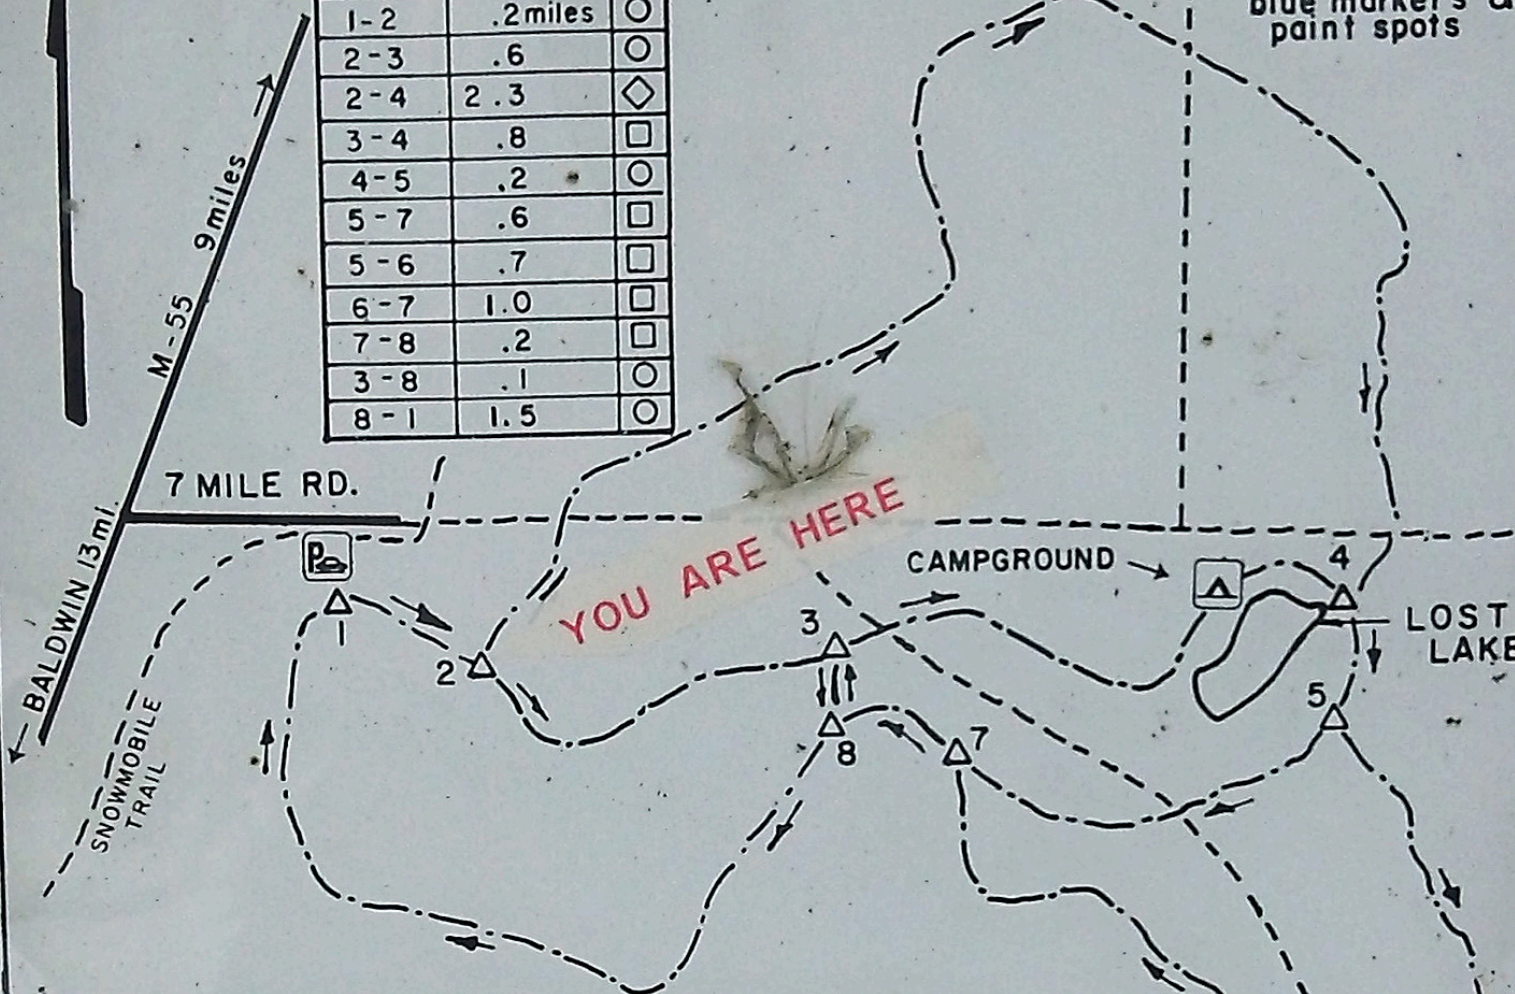

PINE VALLEYS PATHWAY

PERE MARQUETTE STATE FOREST

Follow the blue markers & paint spots

Inter-section	Mileage Between Intersections	Rating
1-2	.2 miles	○
2-3	.6	○
2-4	2.3	◇
3-4	.8	□
4-5	.2	○
5-7	.6	□
5-6	.7	□
6-7	1.0	□
7-8	.2	□
3-8	.1	○
8-1	1.5	○

LEGEND

- Pathway
- Intersection
- Plowed roads
- Unplowed roads

Nordic Skiing Trail Difficulty Rating System

- Easy ○ green
- More Difficult □ blue
- Most Difficult ◇ black

SCALE:

FOREST MANAGEMENT DIVISION
DEPARTMENT of NATURAL RESOURCES